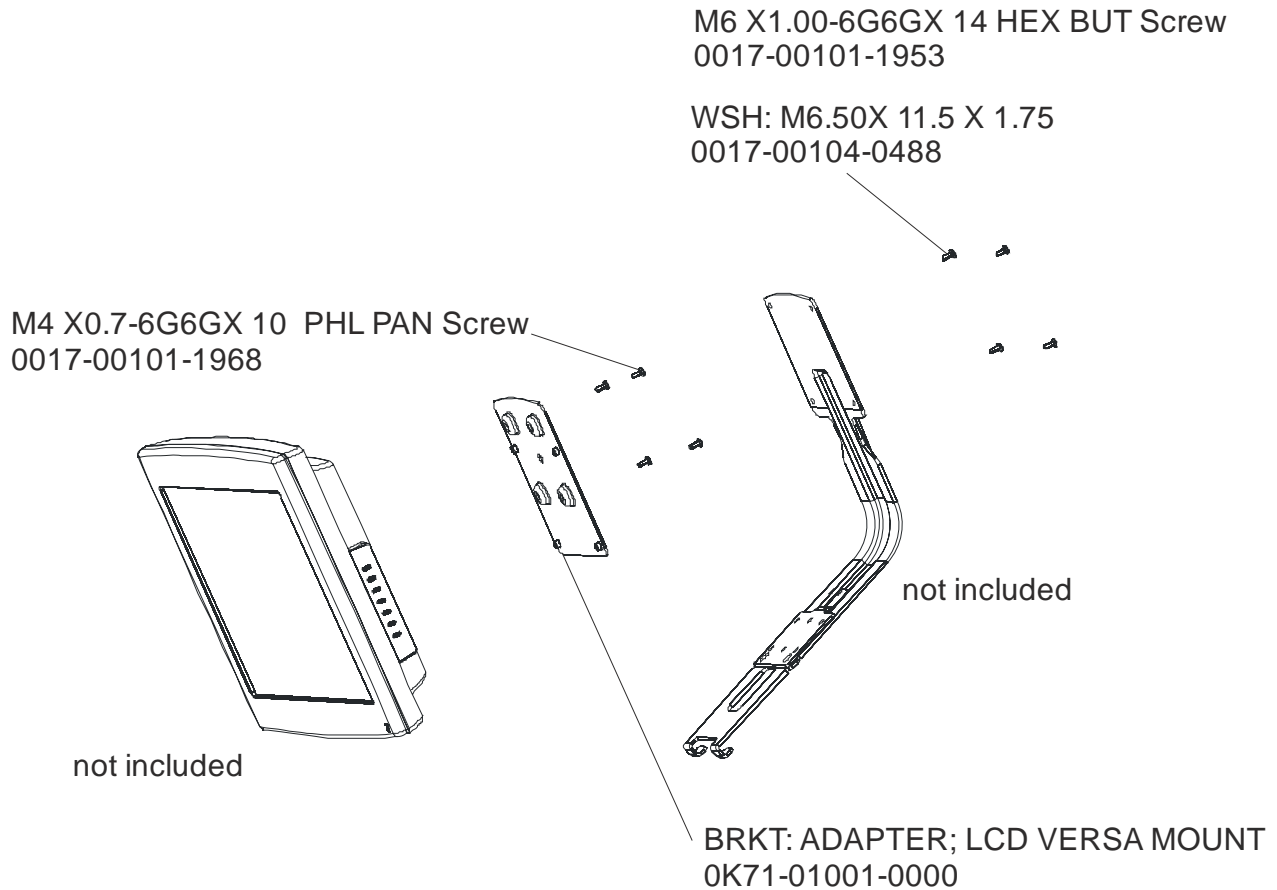

LCD TV -04 ENTERTAINMENT SYSTEM
 Life Fitness TV Remote Control

LCD-0201-04: LCP100000 and up
 LCD-0202-04: LCQ100000 and up

Part number	Description
Communication and iPod cable* between 17-inch LCD TV and 7-inch LCD console on all products	
AK71-00018-0000	Assembly I/R Audio

*The cable provides channel changing, audio, and video between the devices.

Remote Assembly Stealth Gray		
Type Of Cord	Complete Assembly (includes all parts)	
Straight	LF-TV-REMOTE	LIFE FITNESS EXTERNAL TV REMOTE CONTROL
Coiled	LF-TVSTND-REMOTE	LF EXTERNAL TV REMOTE CNTRL FOR TV STAND

AK71-00029-0000 Hardware Bag

LCD TV -04 ENTERTAINMENT SYSTEM
Mounting Hardware

LCD-0201-04: LCP100000 and up
LCD-0202-04: LCQ100000 and up

Adapter Bracket for 17" Attachable TV (KIT: ADAPTER; BRKT, GK71-00002-0001)
This kit is used to attach a 17" TV to a bracket that had a 12.1" TV attached.